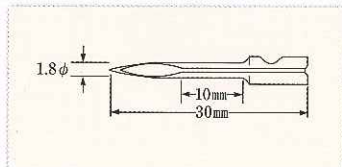

NEW

Non-slip rubber

Slip-preventing rubber attached to sides of the gun avoids slipping and dropping of the gun from inclined surfaces.

OPTION : Sub guide

Attachment of an optional sub-guide allows the disposal of runner bars to be made in a backward direction, rather than in a downward direction as in an ordinary gun.

(For exclusive use with genuine Japan Bano' k pins)

Sub guide

Main guide

Exclusive spare needles for the Bano'k 503 series (needles are packed 3 per package)

● STANDARD NEEDLE

● LONG NEEDLE

● FINE NEEDLE

● LONG FINE NEEDLE