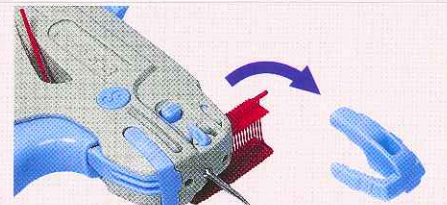

NEW

Non-slip rubber

Slip-preventing rubber attached to sides of the gun avoids slipping and dropping of the gun from inclined surfaces.

OPTION : Sub guide

Attachment of an optional sub-guide allows the disposal of runner bars to be made in a backward direction, rather than in a downward direction as in an ordinary gun.

(For exclusive use with genuine Japan Bano' k pins)

Sub guide

Main guide

Exclusive spare needles for the Bano'k 503 series (needles are packed 3 per package)

● STANDARD NEEDLE

● LONG NEEDLE

● FINE NEEDLE

● LONG FINE NEEDLE