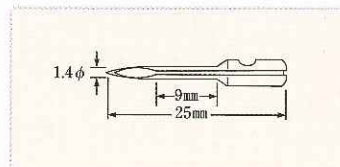

NEW

Non-slip rubber

Slip-preventing rubber attached to sides of the gun avoids slipping and dropping of the gun from inclined surfaces.

OPTION : Sub guide

Attachment of an optional sub-guide allows the disposal of runner bars to be made in a backward direction, rather than in a downward direction as in an ordinary gun.

(For exclusive use with genuine Japan Bano' k pins)

Sub guide

Main guide

Exclusive spare needles for the Bano'k 503 series (needles are packed 3 per package)

● STANDARD NEEDLE

● LONG NEEDLE

● FINE NEEDLE

● LONG FINE NEEDLE