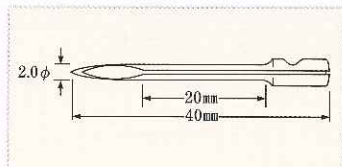

NEW

Non-slip rubber

Slip-preventing rubber attached to sides of the gun avoids slipping and dropping of the gun from inclined surfaces.

OPTION : Sub guide

Attachment of an optional sub-guide allows the disposal of runner bars to be made in a backward direction, rather than in a downward direction as in an ordinary gun.

(For exclusive use with genuine Japan Bano' k pins)

Sub guide

Main guide

Exclusive spare needles for the Bano'k 503 series (needles are packed 3 per package)

● STANDARD NEEDLE

● LONG NEEDLE

● FINE NEEDLE

● LONG FINE NEEDLE