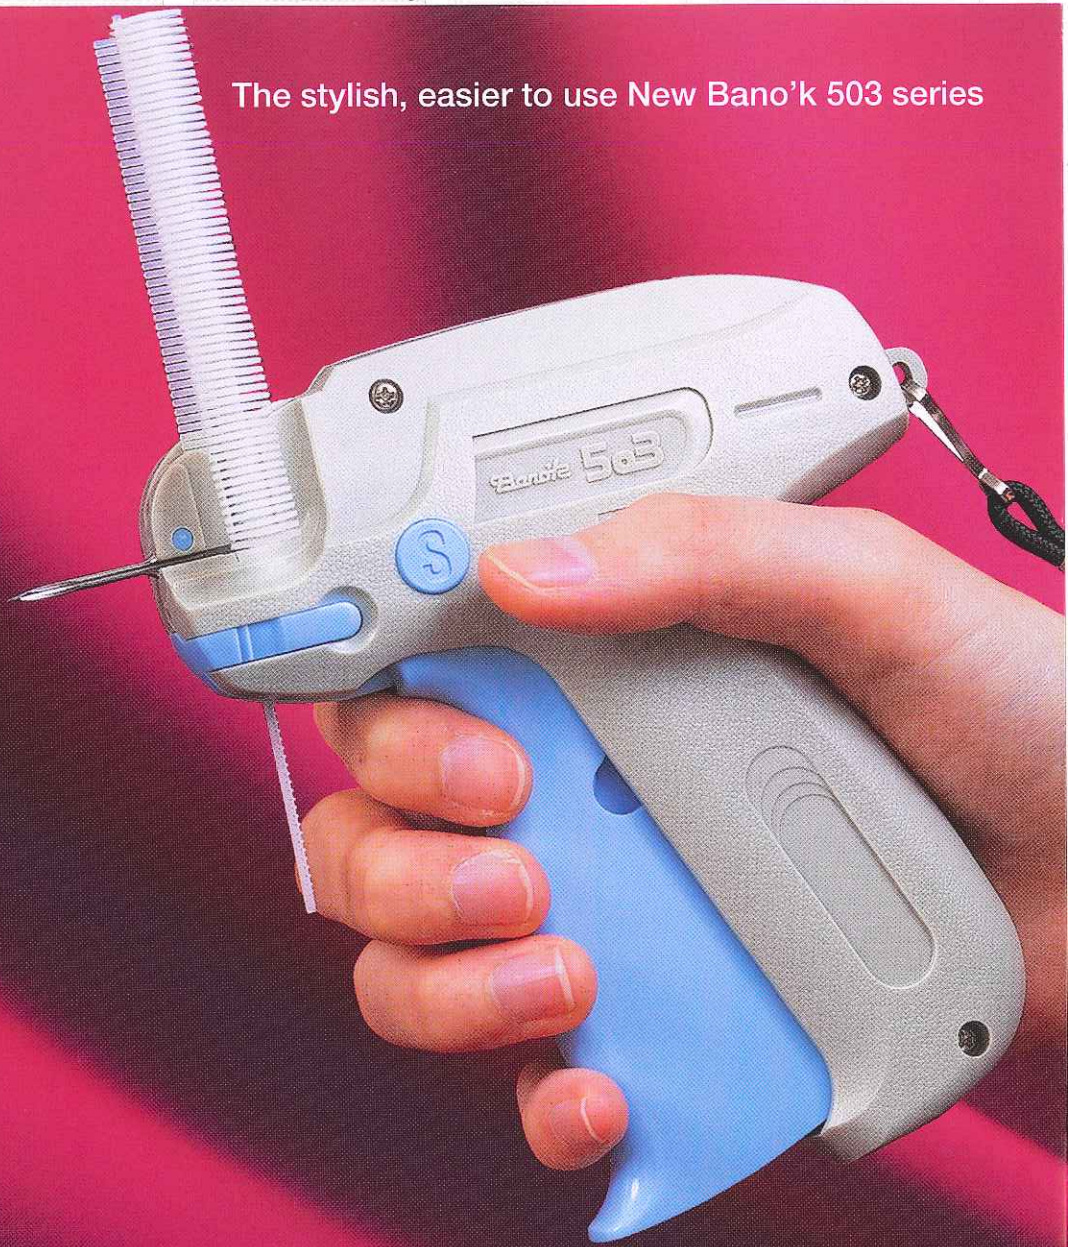

Bano'k 503 SERIES

The stylish, easier to use New Bano'k 503 series

BANO'K ALWAYS
PROVIDES INNOVATIVE
ATTACHING SYSTEM

FREE PITCH GUN ! FOR TAGGING AND LABELING

A 4 model lineup, promising to suit all purposes

NEW!!

Bano'te 503 SERIES

The New 503 series: advanced and reinvented to be user-friendly

NEW

Stabilized pin feeding action

Stable pin feeding action promises operator comfort, allowing smooth continuous tagging of up to 100 pins.

NEW

New Design and Color

An excellently-designed, compact body ensuring high usability. A full lineup of four models to choose from according to your purpose of use. Each model now available in a brand-new coloring.

NEW

Non-slip rubber

Slip-preventing rubber attached to sides of the gun avoids slipping and dropping of the gun from inclined surfaces.

OPTION : Sub guide

Attachment of an optional sub-guide allows the disposal of runner bars to be made in a backward direction, rather than in a downward direction as in an ordinary gun.